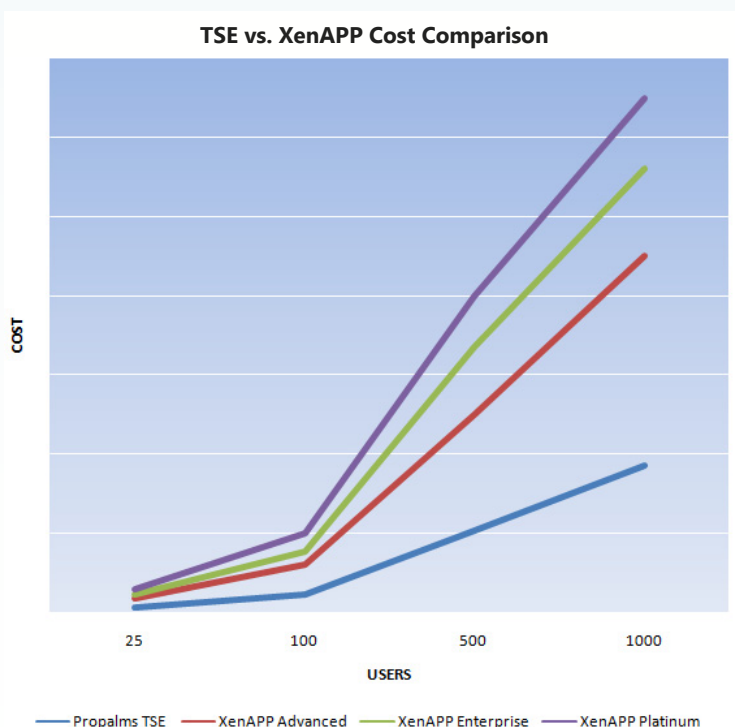

## Now you can deliver your applications without the complexity!

Propalms TSE extends Windows Terminal Services, in a similar way to Citrix, offering 100s of features for managing your Terminal Services Environment. TSE is designed to provide you all the functionality that you need from a Citrix environment but at a fraction of the cost, not only in licensing terms but in on-going management of the system. Don't struggle any longer with multiple, complex consoles and steep learning curves; the intuitive TSE Web Management Console provides a single point of administration guiding you through the management tasks, quickly and easily.